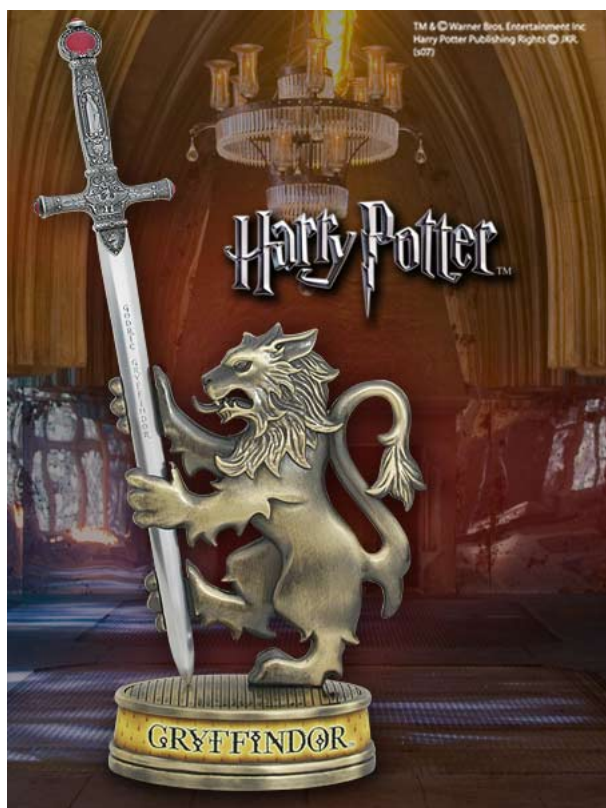

Harry Potter Letter Opener Gryffindor Sword 21cm

Category:

Product ID: NN7855

Manufacturer: The Noble Collection

Price: 49.00 EUR

Availability: Out of stock

[See it in our store.](#)

Open your mail in style with this cool Harry Potter die cast metal letter opener. It's a miniature replica of the Sword of Gryffindor and comes with a holder in shape of a lion, as seen in Gryffindor's crest. The opener measures approx. 21cm in length, the lion stands approx. 14cm tall.

Product parameters:

- Total length: 21 cm